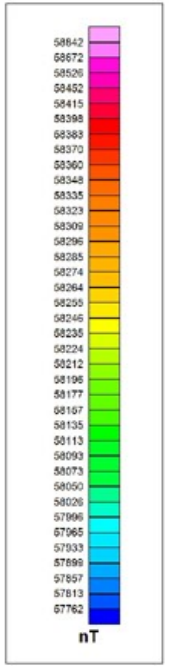

Erdene Resource
Development Corp.

--- Q3-Q4 Drill Target Area
• Drill hole

Bayan Khundii Gold Project
RTP Magnetic Map

Scale: 1:5000
Date: 14-July-2017
200 Metres