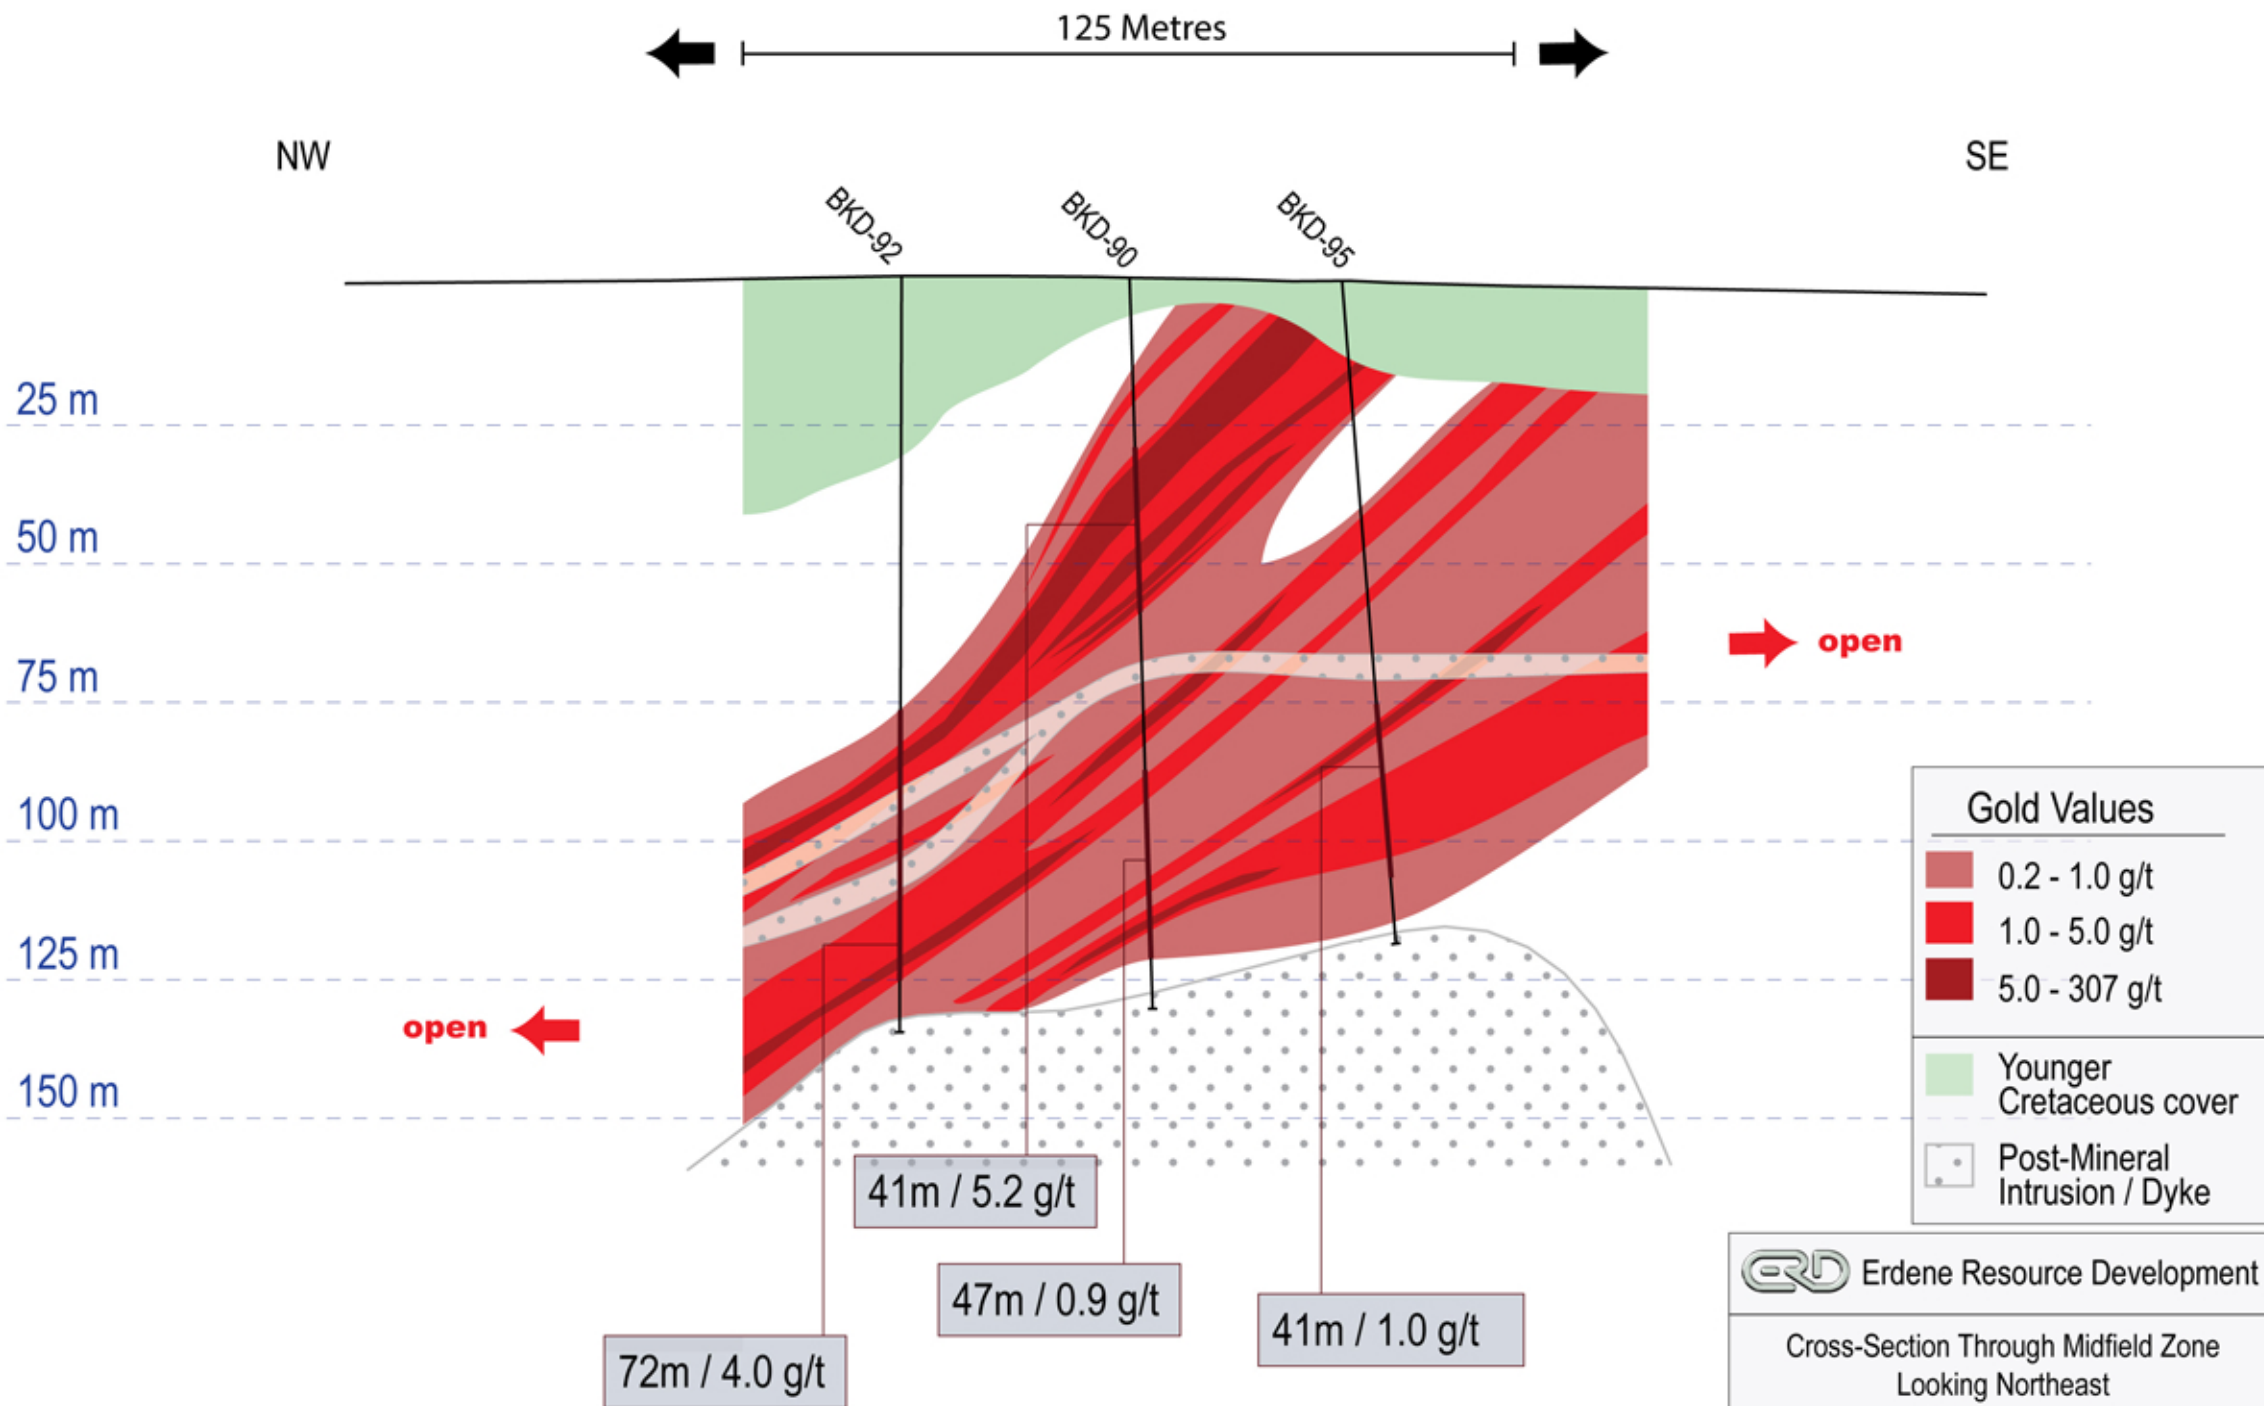

# Section #2 - Midfield Zone Through Holes BKD-92-90-95 (Looking Northeast)

**ERD** Erdene Resource Development

Cross-Section Through Midfield Zone  
Looking Northeast  
(Bayan Khundii Gold Project)

Date: 04-January-2017